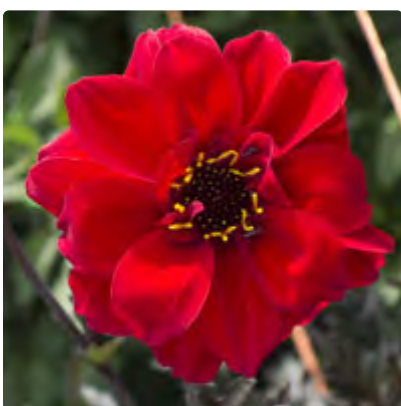

Bishop of Llandaff (PE)

50+ Grown elsewhere

Origin: I+S Treseder, UK, 1928

Height: 3.5 feet

$5