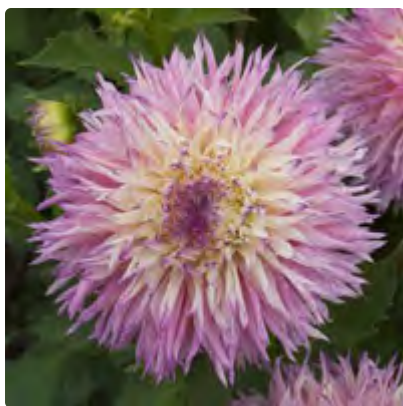

NOT AVAILABLE 2018

Pinelands Pam

US Import

Origin: C Higgo, SA, 1999
Height: 5 feet

\$12.25

Pinelands Princess

Origin: C Higgo, SA, 1995
Height: 3 feet

SOLD OUT