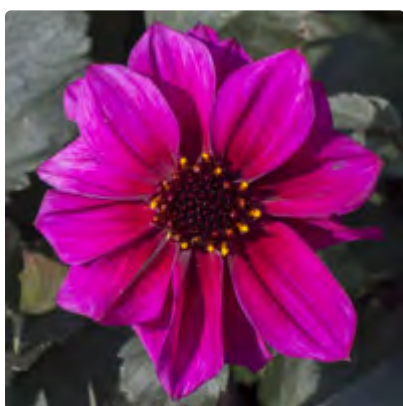

US Import

Origin: N Gitts, USA, 2001

Height: 3 feet

\$16

Bishop of Auckland (S)

Origin: D+B Burton, USA, 2004

Height: 1.5 feet

\$6