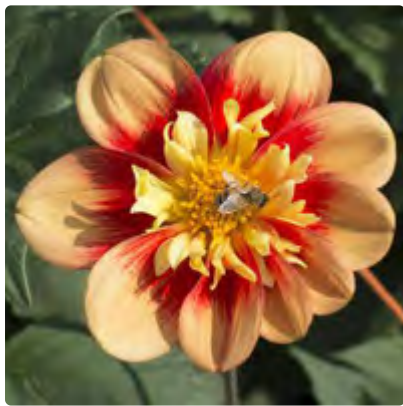

SOLD OUT

FGL Lise (CO)

Origin: F Lefebvre, Can, 2015

Height: 4 feet

SOLD OUT

FGL Samuel (CO)

Origin: F Lefebvre, Can, 2015

Height: 5 feet