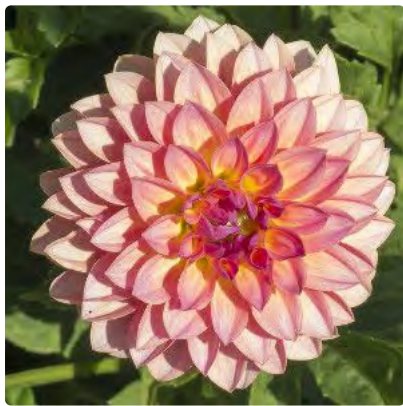

Origin: E Cooper, UK, 1957

Height: 3.5 feet

SOLD OUT

Jitterbug

US Import

Origin: Swan Island, USA, 1995

Height: 3 feet

\$11