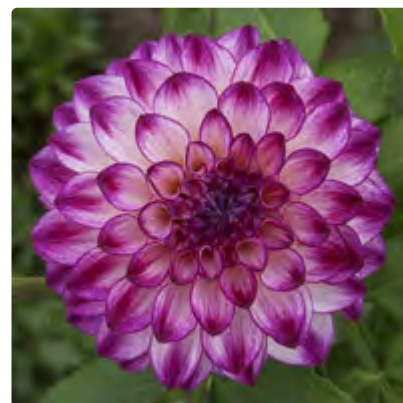

Hillcrest Jonathan

Origin: N. Jackson, UK

Height: 4 feet

SOLD OUT