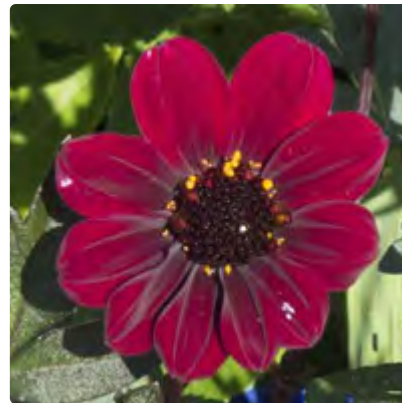

Bishop of Auckland (S)

Origin: D+B Burton, USA, 2004

Height: 1.5 feet

$6