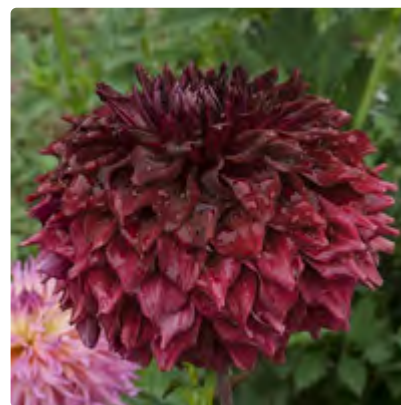

Mingus Alex

Origin: P Mingus, USA, 1994

Height: 3.5 feet

SOLD OUT