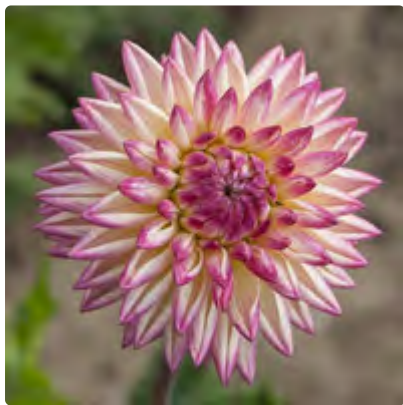

Valley Porcupine (NX)

Origin: D+L Smith, USA, 2002
Height: 3 feet

NOT AVAILABLE 2018